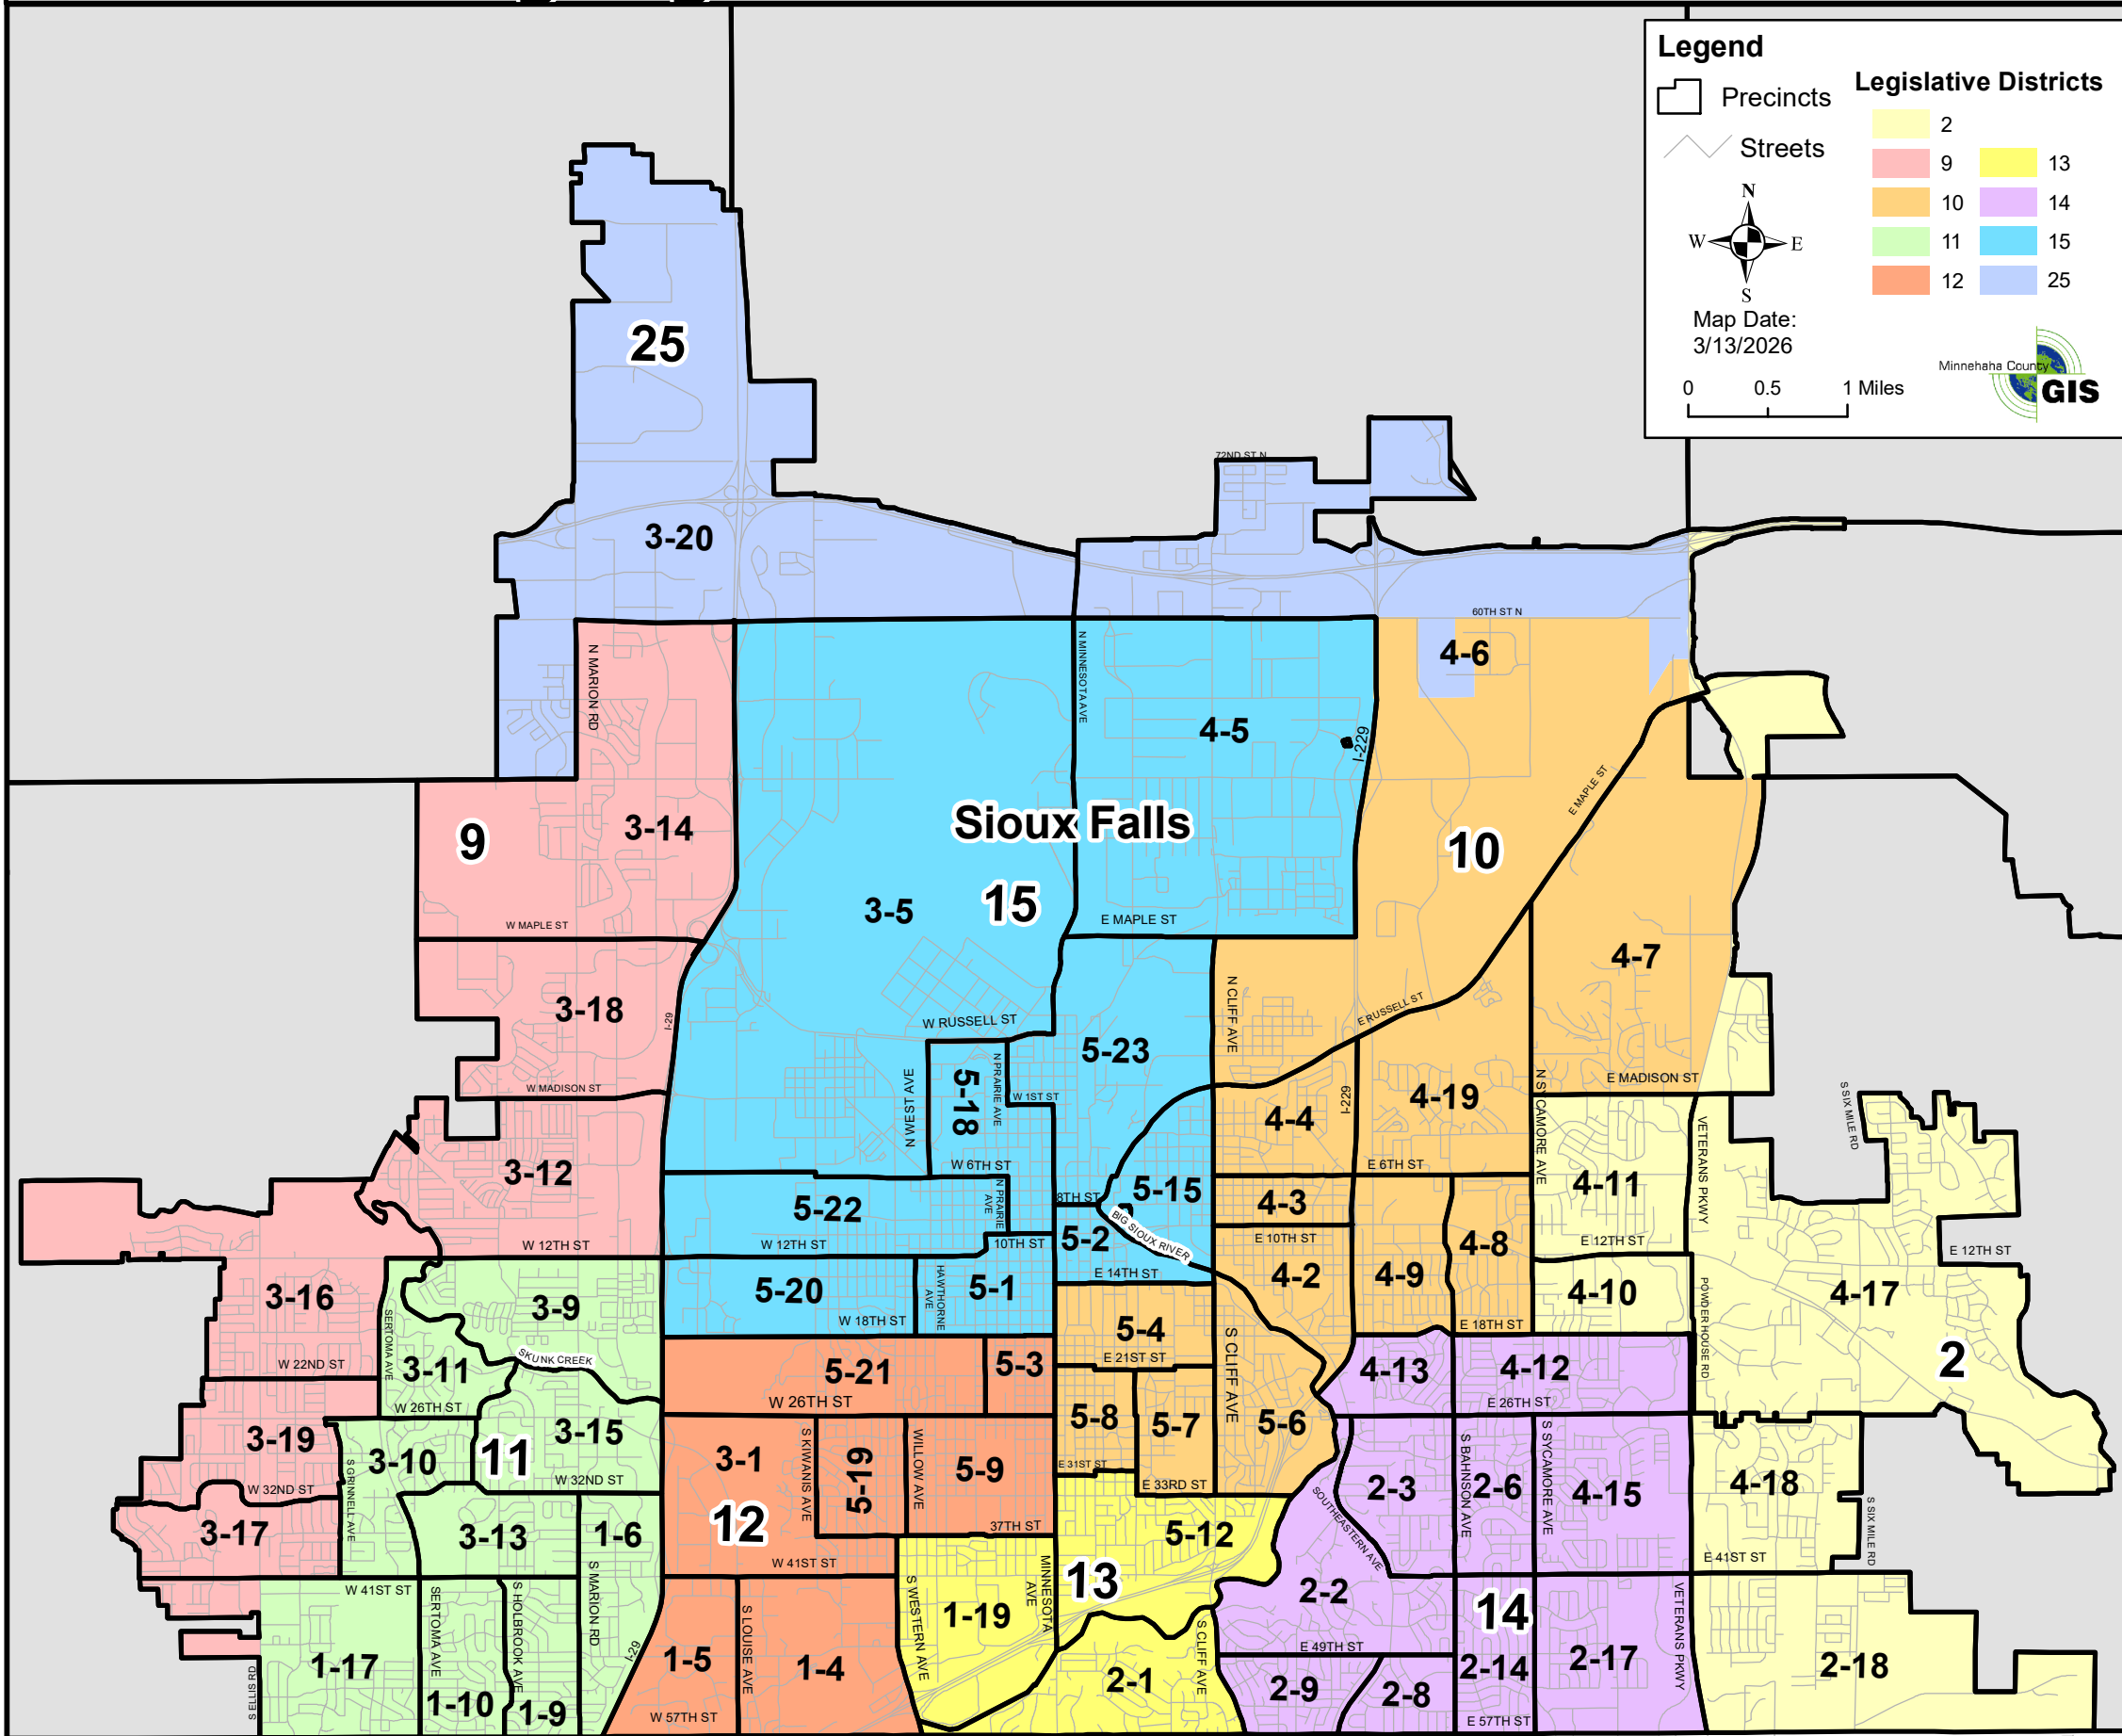

Sioux Falls

Voting Legislative Districts and Precincts

District	Precinct	Polling Location	Address
12	01-04	Active Generations (Main Campus)	2300 W 46th St
12	01-05	Active Generations (Main Campus)	2300 W 46th St
11	01-06	Sunnycrest United Methodist Church	4801 W 41st St
11	01-09	Peace Lutheran Church	5509 W 41st St
11	01-10	LifeChange Church	6300 W 41st St
9/11	01-17	LifeChange Church	6300 W 41st St
13	01-19	De Dios Es El Poder Ministerio de Restauracion	1605 W 51st St
13	02-01	De Dios Es El Poder Ministerio de Restauracion	1605 W 51st St
14	02-02	Southern Hills United Methodist Church	3400 E 49th St
14	02-03	Harvey Dunn Elementary School	2400 S Bahnson Ave
14	02-06	Westminster Presbyterian	3801 E 26th St
14	02-08	Embrace Church	2800 E 57th St
14	02-09	Embrace Church	2800 E 57th St
14	02-14	Gloria Dei Lutheran Church	5500 E 57th St
14	02-17	Gloria Dei Lutheran Church	5500 E 57th St
2	02-18	Eastside Baptist Church	6101 E 49th St
12	03-01	Asbury United Methodist Church	2300 S West Ave
15	03-05	SD Military Heritage Alliance Inc	1600 W Russell St
11	03-09	Saint Michael's Catholic Church	1600 S Marion Rd
11	03-10	Good News Church	1800 S Valley View Rd
11	03-11	Church at the Gate	6820 W 26th St
9	03-12	Career & Technical Education Academy	4700 W Career Cir
11	03-13	Oscar Hose Elementary School	2801 S Valley View Rd
9	03-14	George McGovern Middle School	6221 W Maple St
11	03-15	Connection Church	2201 S Marion Rd
9	03-16	Memorial Middle School	1401 S Sertoma Ave
9	03-17	Memorial Middle School	1401 S Sertoma Ave
9	03-18	George McGovern Middle School	6221 W Maple St
9	03-19	Prairie West Library	7630 W 26th St
25	03-20	McCrossan Visitor Center	47135 260th St
10	04-02	Emmanuel Baptist Church	1600 E 12th St
10	04-03	East Side Lutheran Church (Barn)	1300 E 10th St
10	04-04	Wesley United Methodist Church	1700 E 6th St
15	04-05	The Word of Life Pentecostal Church	3513 N 10th Ave
10/25	04-06	Faith Lutheran Church	601 N Cliff Ave
2/10	04-07	Anne Sullivan Elementary School	3701 E 3rd St
10	04-08	Saint Lambert's Catholic Church	1000 S Bahnson Ave
10	04-09	Grace Lutheran Church	3300 E 18th St
2	04-10	Active Generations (East)	5500 E Active Generations Pl
2	04-11	Wild Flower Presbyterian Church	4800 E 6th St
14	04-12	Hilltop United Methodist Church	1312 S Bahnson Ave
14	04-13	Grace Lutheran Church	3300 E 18th St
14	04-15	Lord of Life Lutheran Church	2600 S Sycamore Ave
15	04-16	The Word of Life Pentecostal Church	3513 N 10th Ave
2	04-17	Ben Reifel Middle School	6700 E 41st St
2	04-18	Ben Reifel Middle School	6700 E 41st St
10	04-19	Anne Sullivan Elementary School	3701 E 3rd St
15	05-01	First Lutheran Church	327 S Dakota Ave
15	05-02	First Lutheran Church	327 S Dakota Ave
12	05-03	Zion Lutheran Church	1400 S Duluth Ave
10	05-04	DakotAbilities	1116 S 4th Ave
10	05-06	Hope Lutheran Church	1700 S Cliff Ave
10	05-07	All Souls Church	2222 S Cliff Ave
10	05-08	Instructional Planning Center	201 E 38th St
12	05-09	Our Savior's Lutheran Church	909 W 33rd St
13	05-12	Instructional Planning Center	201 E 38th St
15	05-15	Sioux Falls Downtown Library	200 N Dakota Ave
15	05-16	Sioux Falls Downtown Library	200 N Dakota Ave
15	05-18	Faith Family Church	127 N Spring Ave
12	05-19	Saint Mark's Lutheran Church	2001 S Elmwood Ave
15	05-20	Garfield Elementary School	2421 W 15th St
12	05-21	18th Street Church	2400 W 18th St
15	05-22	SD Military Heritage Alliance Inc	1600 W Russell St
15	05-23	Sioux Falls Downtown Library	200 N Dakota Ave